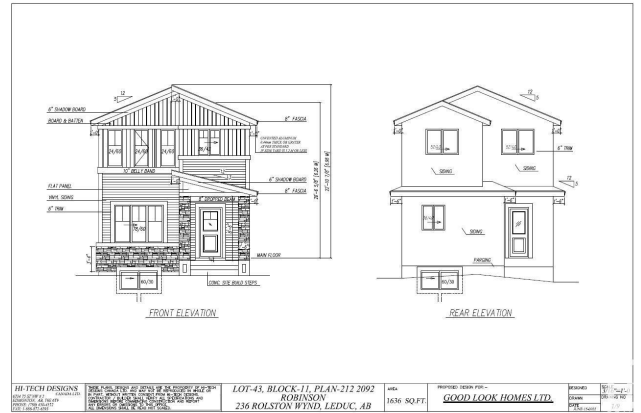

# \$458,000 - 236 Rolston Wynd, Leduc

MLS® #E4433595

**\$458,000**

4 Bedroom, 3.00 Bathroom, 1,636 sqft  
Single Family on 0.00 Acres

Robinson, Leduc, AB

Welcome to Your dream Home in Robinson, Leduc ,Located just 5 minutes from the international airport and the new airport shopping mall, this stunning new construction offers exceptional value and luxury. This beautiful home features a versatile main floor bedroom and full bathroom, perfect for multi-generational living or a home office. The open layout includes a spacious great room and chef's kitchen, ideal for entertaining. Upstairs, you'll find a large family room, two generous bedrooms, two full bathrooms, and a convenient laundry area plus bonus room perfect for growing families. Unfinished basement with side entrance. Great opportunity for job to be customize.

## Essential Information

MLS® #	E4433595
Price	\$458,000
Bedrooms	4
Bathrooms	3.00
Full Baths	3
Square Footage	1,636
Acres	0.00
Year Built	2024
Type	Single Family

Sub-Type	Detached Single Family
Style	2 Storey
Status	Active