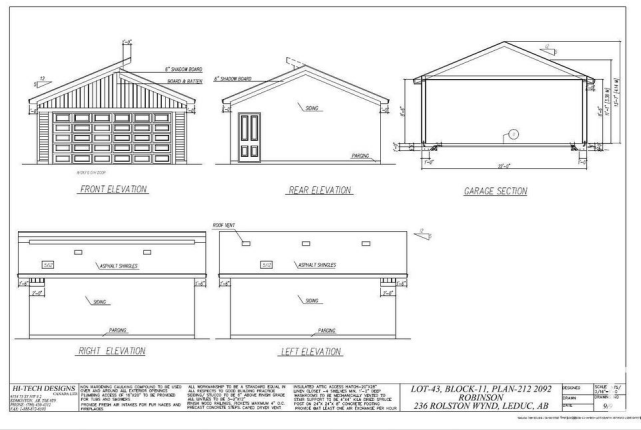

# \$458,000 - 236 Rolston Wynd, Leduc

MLS® #E4433595

**\$458,000**

4 Bedroom, 3.00 Bathroom, 1,636 sqft  
Single Family on 0.00 Acres

Robinson, Leduc, AB

Welcome to Your dream Home in Robinson, Leduc ,Located just 5 minutes from the international airport and the new airport shopping mall, this stunning new construction offers exceptional value and luxury. This beautiful home features a versatile main floor bedroom and full bathroom, perfect for multi-generational living or a home office. The open layout includes a spacious great room and chef's kitchen, ideal for entertaining. Upstairs, you'll find a large family room, two generous bedrooms, two full bathrooms, and a convenient laundry area plus bonus room perfect for growing families. Unfinished basement with side entrance. Great opportunity for job to be customize.

## Essential Information

MLS® #	E4433595
Price	\$458,000
Bedrooms	4
Bathrooms	3.00
Full Baths	3
Square Footage	1,636
Acres	0.00
Year Built	2024
Type	Single Family

Sub-Type	Detached Single Family
Style	2 Storey
Status	Active