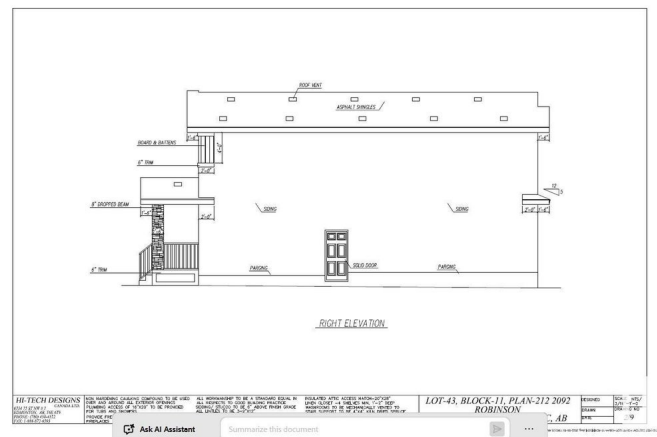

$458,000 - 236 Rolston Wynd, Leduc

MLS® #E4433595

$458,000

4 Bedroom, 3.00 Bathroom, 1,636 sqft
Single Family on 0.00 Acres

Robinson, Leduc, AB

Welcome to Your dream Home in Robinson, Leduc ,Located just 5 minutes from the international airport and the new airport shopping mall, this stunning new construction offers exceptional value and luxury. This beautiful home features a versatile main floor bedroom and full bathroom, perfect for multi-generational living or a home office. The open layout includes a spacious great room and chef's kitchen, ideal for entertaining. Upstairs, you'll find a large family room, two generous bedrooms, two full bathrooms, and a convenient laundry area plus bonus room perfect for growing families. Unfinished basement with side entrance. Great opportunity for job to be customize.

Built in 2024

Essential Information

MLS® #	E4433595
Price	$458,000
Bedrooms	4
Bathrooms	3.00
Full Baths	3
Square Footage	1,636
Acres	0.00
Year Built	2024
Type	Single Family